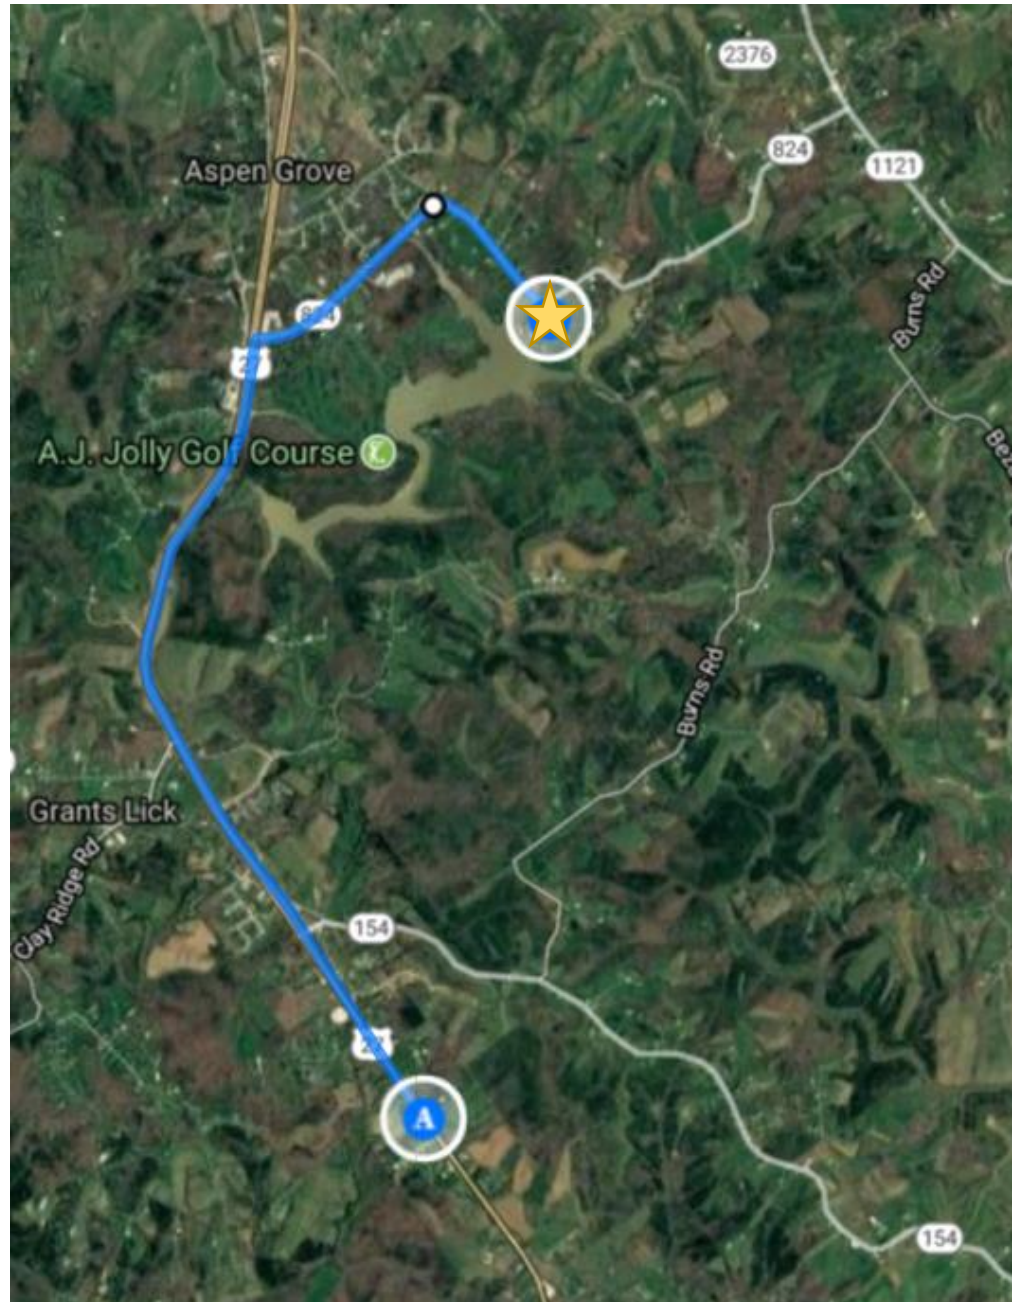

Driving South on US-27 Highway (Safe Route)

Drive 11 mi, 15 minutes

A 4929 Alexandria Pike, Cold Spring, KY 41076, USA

Head southeast on US-27 S/Alexandria Pike toward Rose PI Pass by Frisch's Big Boy (on the right)

A 13318-13398 Alexandria Pike, California, KY
41007, USA

Head northwest on US-27 N

3.46 mi

➤ Turn right onto KY-824 E

1.50 mi

➤ Slight right onto AJ Jolly Park Entrance Rd

262 ft

★ AJ Jolly Park Entrance Road, Alexandria, KY
41001, USA

Driving South on AA Highway (Safe Route)

Drive 14 mi, 19 minutes

A 1100 AA Highway, Wilder, KY 41071, USA

5.78 mi, 7 minutes

Head southeast on KY-9 S toward Rosewood Dr

5.25 mi

Turn right onto KY-709

0.500 mi

Driving North on AA Highway (Safe Route)

Drive 22 mi, 26 minutes

A 15184 AA Highway, Butler, KY 41006, USA

13.4 mi, 14 minutes

Head north on KY-9 N toward Short Ivor Rd

12.9 mi

Turn left onto KY-709

0.507 mi