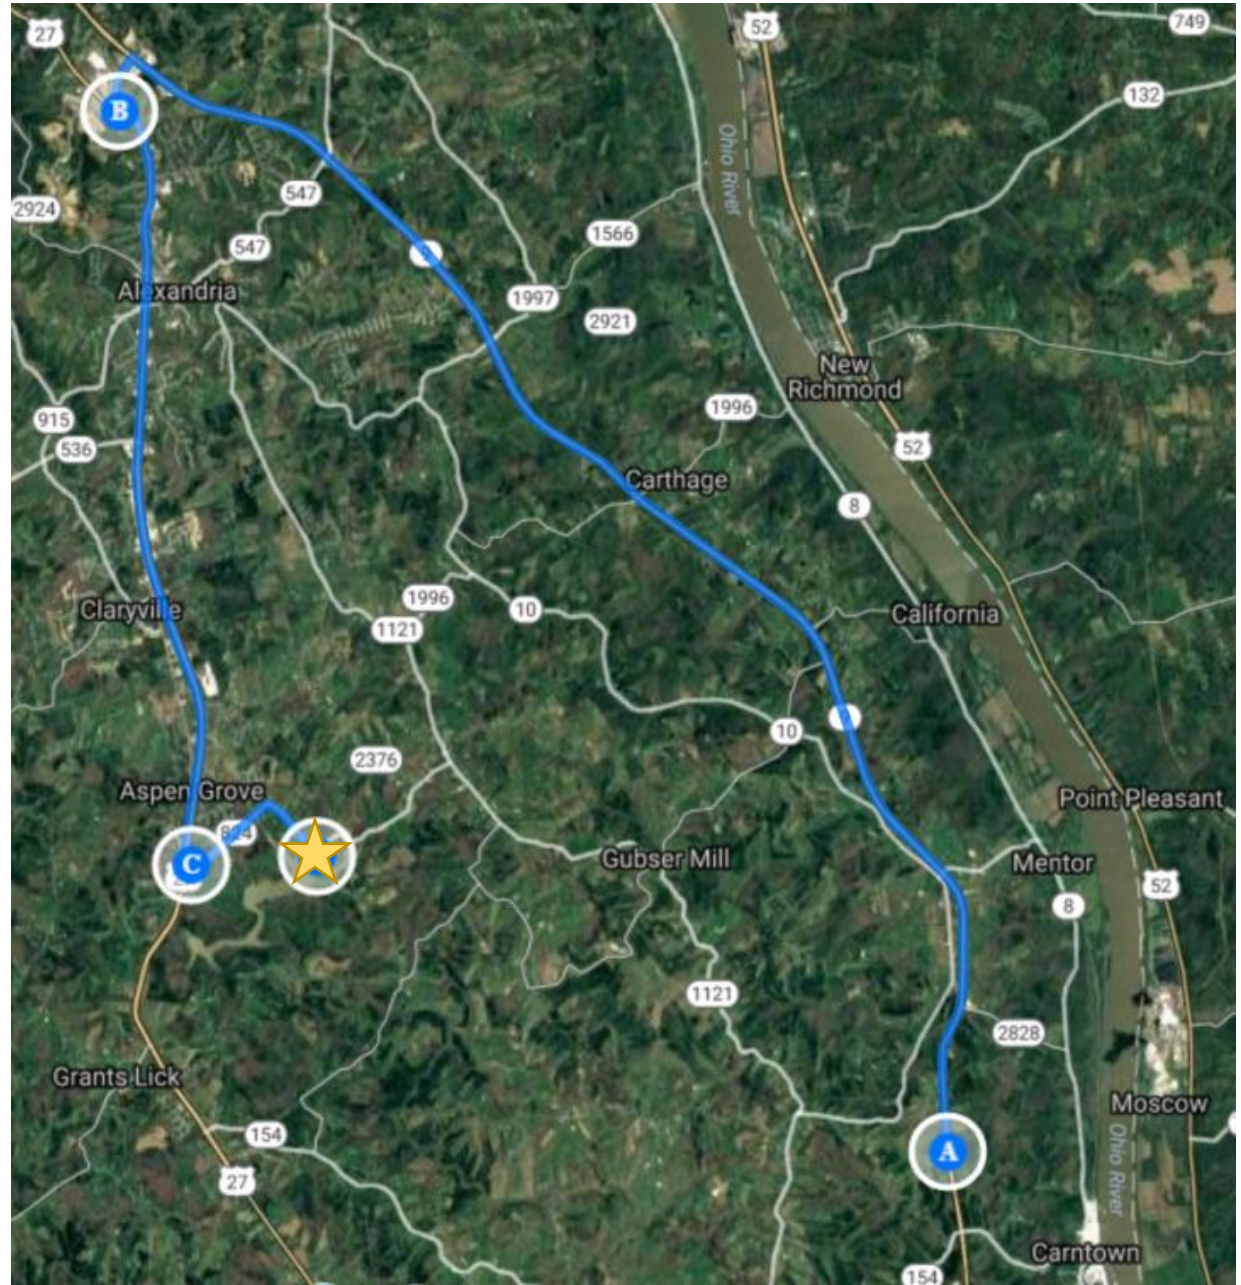

Driving South on AA Highway (Safe Route)

Drive 14 mi, 19 minutes

A 1100 AA Highway, Wilder, KY 41071, USA

5.78 mi, 7 minutes

Head southeast on KY-9 S toward Rosewood Dr

5.25 mi

Turn right onto KY-709

0.500 mi

Driving North on AA Highway (Safe Route)

Drive 22 mi, 26 minutes

A 15184 AA Highway, Butler, KY 41006, USA

13.4 mi, 14 minutes

Head north on KY-9 N toward Short Ivor Rd

12.9 mi

Turn left onto KY-709

0.507 mi

390 ft

C 1020-1040 Race Track Rd, Alexandria, KY 41001, USA

1.49 mi, 2 minutes

Head east on KY-824 E toward Eagle View

1.44 mi

Slight right onto AJ Jolly Park Entrance Rd

262 ft

 AJ Jolly Park Entrance Road, Alexandria, KY 41001, USA

Driving North on AA Highway (**Unsafe Route**)

Drive 11 mi, 16 minutes

A 14486 AA Highway, Butler, KY 41006, USA

Head north on KY-9 N toward KY-154 E

3.26 mi

↶ Turn left onto KY-735 W

256 ft

↷ Turn right onto KY-10 W