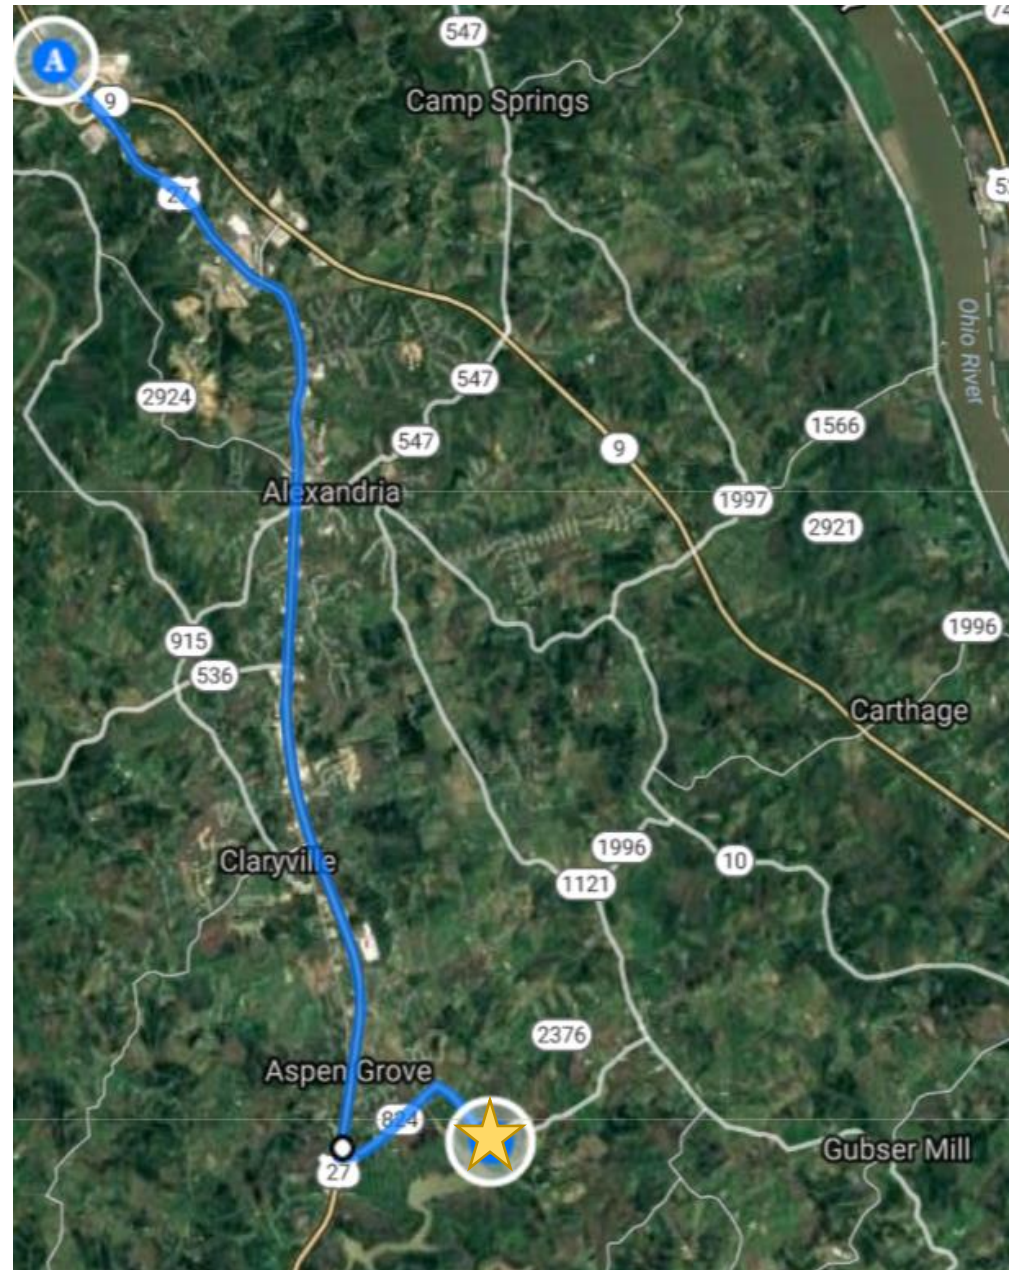

Driving South on US-27 Highway (Safe Route)

Drive 11 mi, 15 minutes

A 4929 Alexandria Pike, Cold Spring, KY 41076, USA

Head southeast on US-27 S/Alexandria Pike toward Rose PI Pass by Frisch's Big Boy (on the right)

9.11 mi

↶ Turn left onto KY-824 E

1.51 mi

↷ Slight right onto AJ Jolly Park Entrance Rd

85 ft

★ AJ Jolly Park Entrance Road, Alexandria, KY 41001, USA

Driving North on US-27 Highway (Safe Route)

Drive 5 mi, 6 minutes

Driving South on AA Highway (Safe Route)

Drive 14 mi, 19 minutes

A 1100 AA Highway, Wilder, KY 41071, USA

5.78 mi, 7 minutes

Head southeast on KY-9 S toward Rosewood Dr

5.25 mi

Turn right onto KY-709

0.500 mi

Driving North on AA Highway (Safe Route)

Drive 22 mi, 26 minutes

A 15184 AA Highway, Butler, KY 41006, USA

13.4 mi, 14 minutes

Head north on KY-9 N toward Short Ivor Rd

12.9 mi

Turn left onto KY-709

0.507 mi