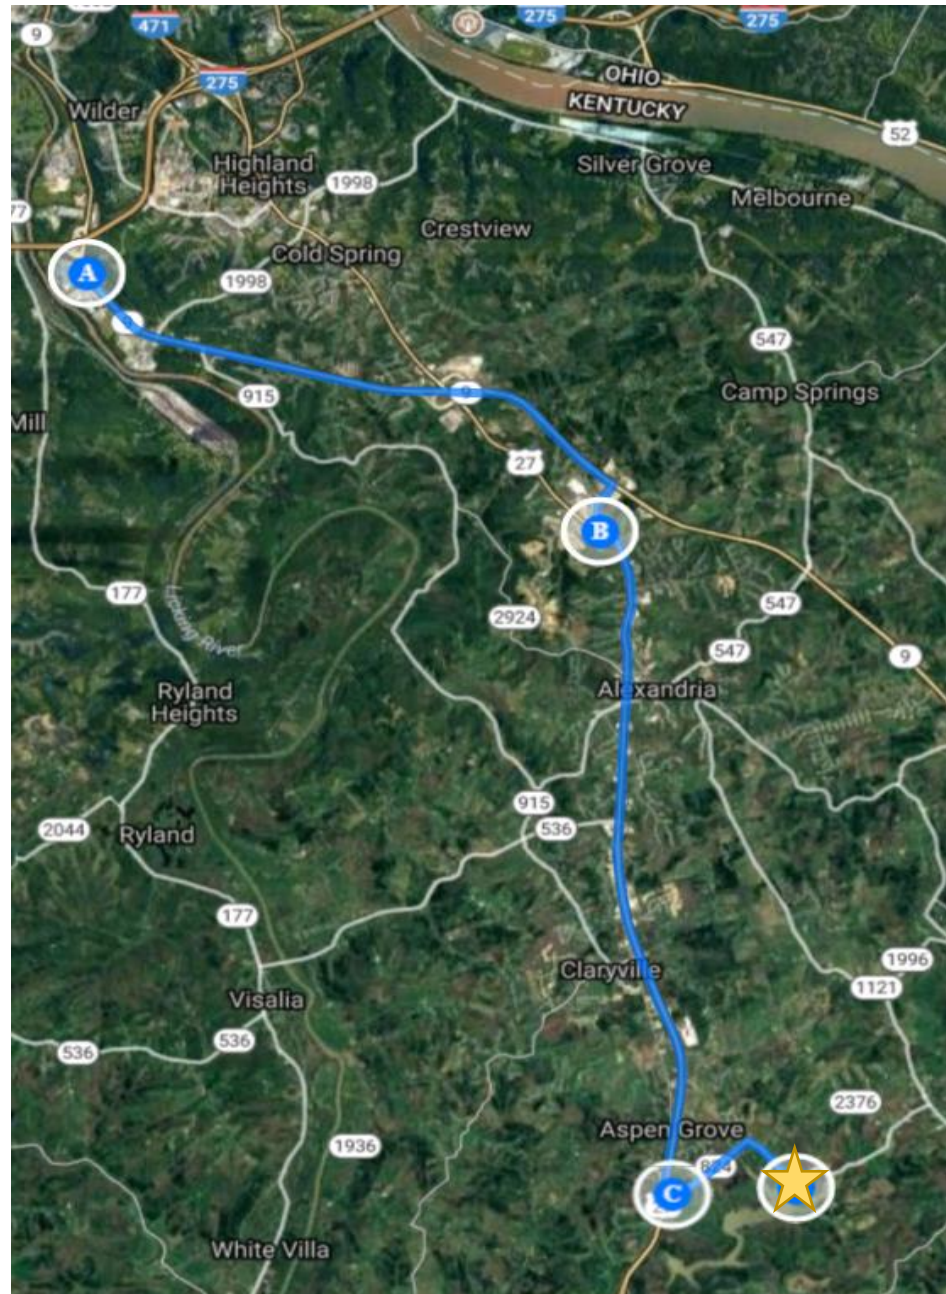

Driving South on US-27 Highway (Safe Route)

Drive 11 mi, 15 minutes

A 4929 Alexandria Pike, Cold Spring, KY 41076, USA

Head southeast on US-27 S/Alexandria Pike toward Rose PI Pass by Frisch's Big Boy (on the right)

Driving South on AA Highway (Safe Route)

Drive 14 mi, 19 minutes

A 1100 AA Highway, Wilder, KY 41071, USA

5.78 mi, 7 minutes

Head southeast on KY-9 S toward Rosewood Dr

5.25 mi

Turn right onto KY-709

0.500 mi

390 ft

C 1020-1040 Race Track Rd, Alexandria, KY 41001, USA

1.49 mi, 2 minutes

Head east on KY-824 E toward Eagle View

1.44 mi

Slight right onto AJ Jolly Park Entrance Rd

262 ft

 AJ Jolly Park Entrance Road, Alexandria, KY 41001, USA

Driving North on AA Highway (Safe Route)

Drive 22 mi, 26 minutes

A 15184 AA Highway, Butler, KY 41006, USA

13.4 mi, 14 minutes

Head north on KY-9 N toward Short Ivor Rd

12.9 mi

Turn left onto KY-709

0.507 mi